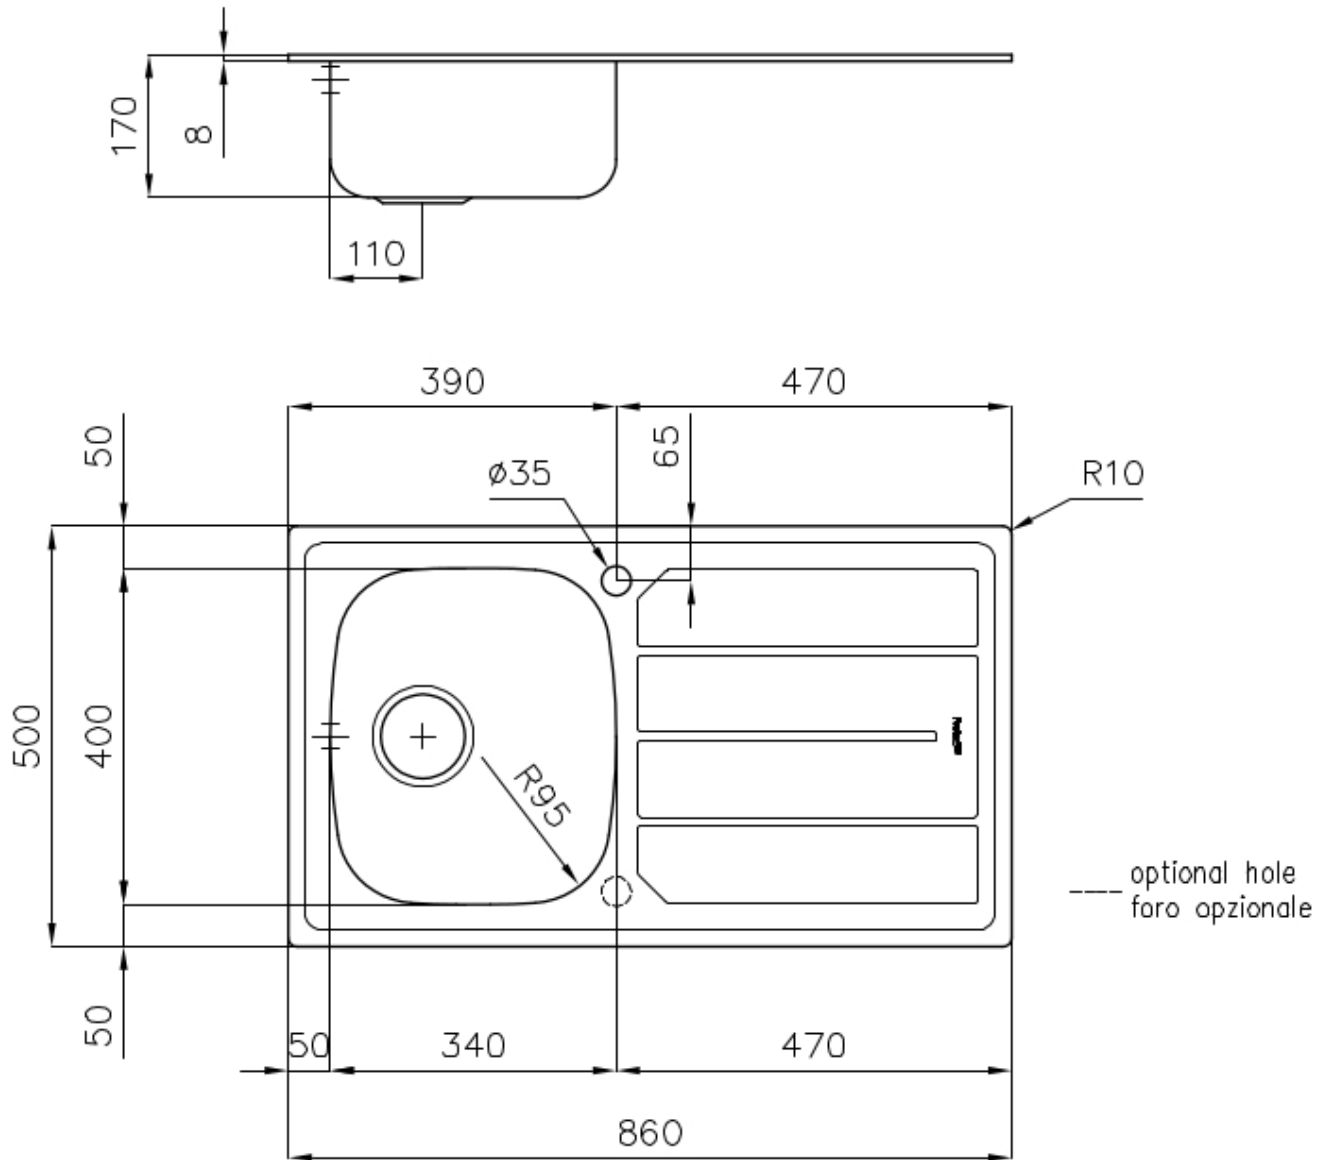

Sink S1000

Bowl on the right

Kitchen Sinks

Code: 1186 161

DETAILS

Edge/Installation Type Standard (8 mm Edge)

Finish Foster brushed

Material AISI 304 stainless steel

Texture Foster brushed

Base 45 cm

Dimensions 860 x 500 mm

Standard fittings Fixing hooks, gasket, drain, overflow and siphon, boxed packing

Mixer holes 1 standard hole

Built-in hole 840 x 480 mm

Drainer Yes

Width 86 cm

Bowl dimension 340x400mm

Number of bowls 1 bowl

Waste fitting 3,5" drain

FEATURES

Added value Foster uses steel thicknesses higher than those used on average by other manufacturers. This is how, thanks to our long experience, we know how to make sinks of superior quality and with a better resistance to aging.

Basket 3,5" waste fitting The drain is equipped with a large 3.5" drain, with the practical basket cap that prevents the discharge of solid parts.

Sliding brackets

TECHNICAL DATA

OPTIONAL ACCESSORIES

HDPE Chopping board
8657 001